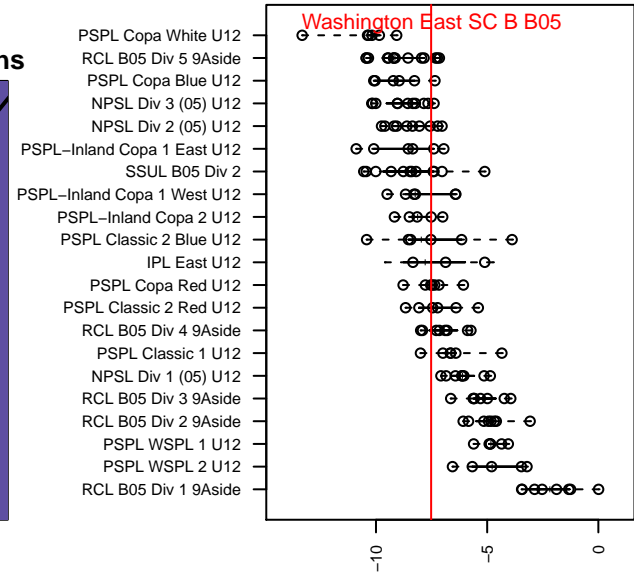

**attack and defense rating
relative to others at age
and all opponents in last 13 months**