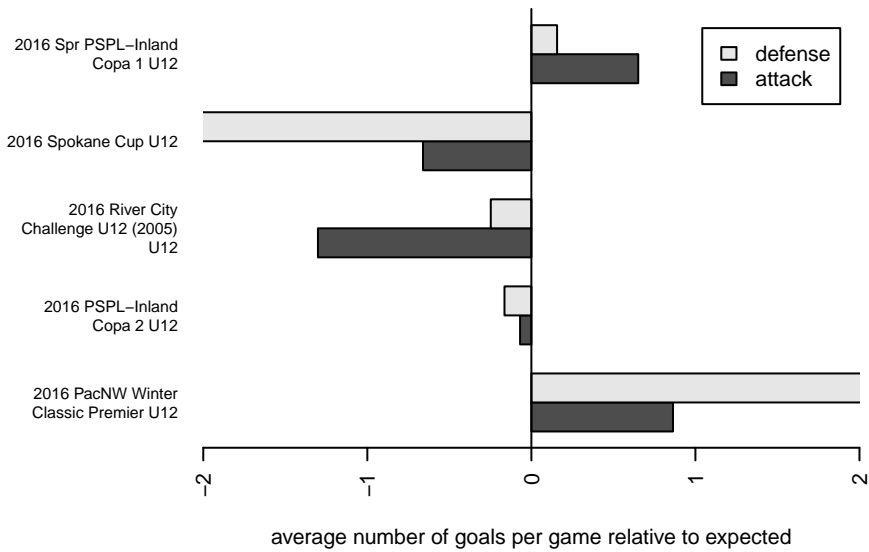

Performance relative to 13 month average