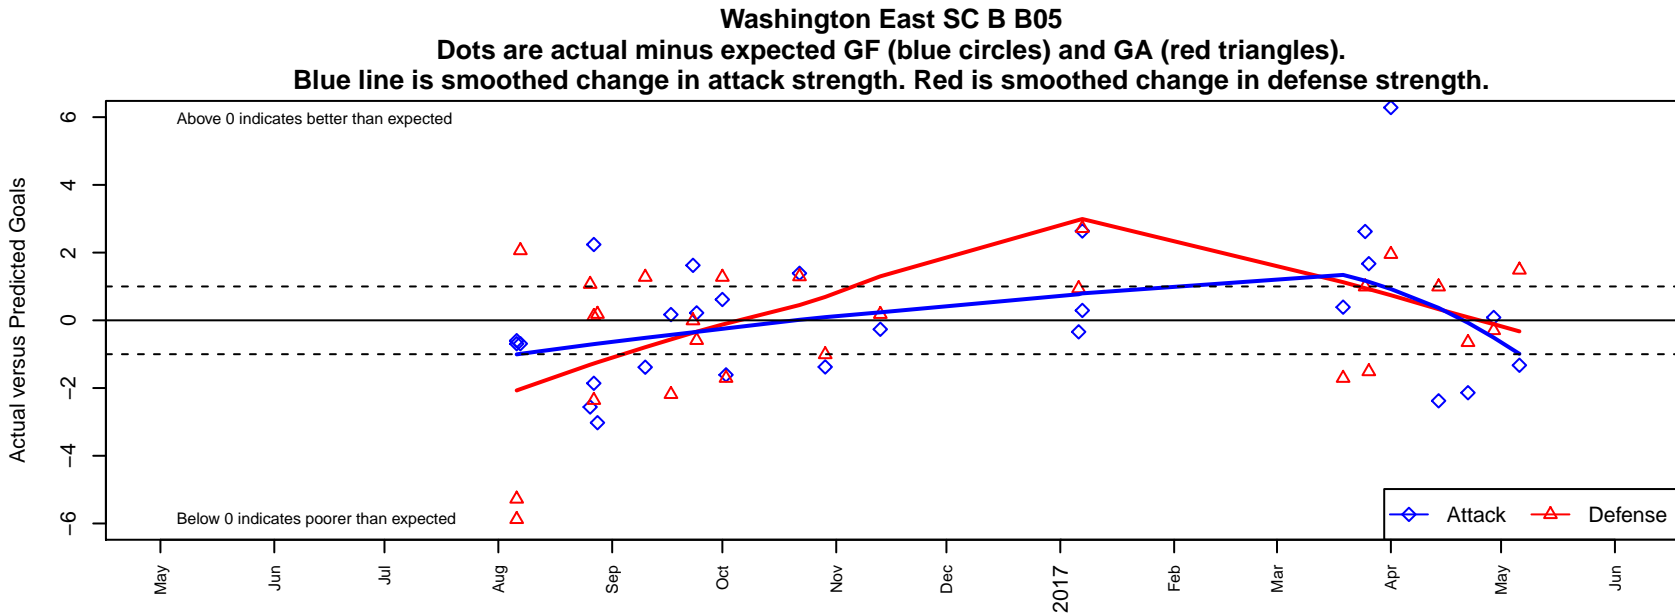

**attack and defense variance (black dot)
relative to other teams
and top 10 in region**

**attack and defense rating
relative to others at age
and all opponents in last 13 months**

Washington East SC B B05

Washington East SC
Spokane, WA
B05 total strength=539
attack=0.49 defense=0.33
fall league = PSPL–Inland Copa 2 U12
spr league = Spr PSPL–Inland Copa 1 U12
notes= Sandobal 2016

alt names used:
WASHINGTON EAST B05/06 SANDOBAL (WA
Washington East SC B 05/06 Sandobal
Washington East B05 Sandobal
WASHINGTON EAST SCSANDOBAL B 05/06
Washington East SC B 05/06 Sandobal

Venues played:
2016 Spokane Cup U12
2016 River City Challenge U12 (2005) U12
2016 PSPL–Inland Copa 2 U12
2016 PacNW Winter Classic Premier U12
2016 Spr PSPL–Inland Copa 1 U12